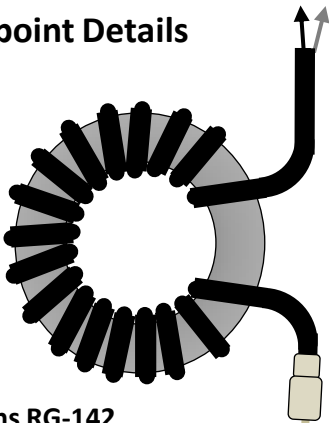

# Simple 80m Inverted-L Antenna on an 12m Spiderbeam Fiberglass Pole

Antenna Details: <http://www.dj0ip.de/vertical-antennas/>

Choke Details: <http://www.dj0ip.de/vertical-antennas/rf-cmc-choke/>

## Feedpoint Details

17 turns RG-142  
on FT-240-43 (2x Cores for 1KW)

[www.DJ0IP.de](http://www.DJ0IP.de) → and click on:

- Antennas
- Vertical-Antennas
  - "Inverted-L-Ant" (or)
  - "RF (CMC) Choke"