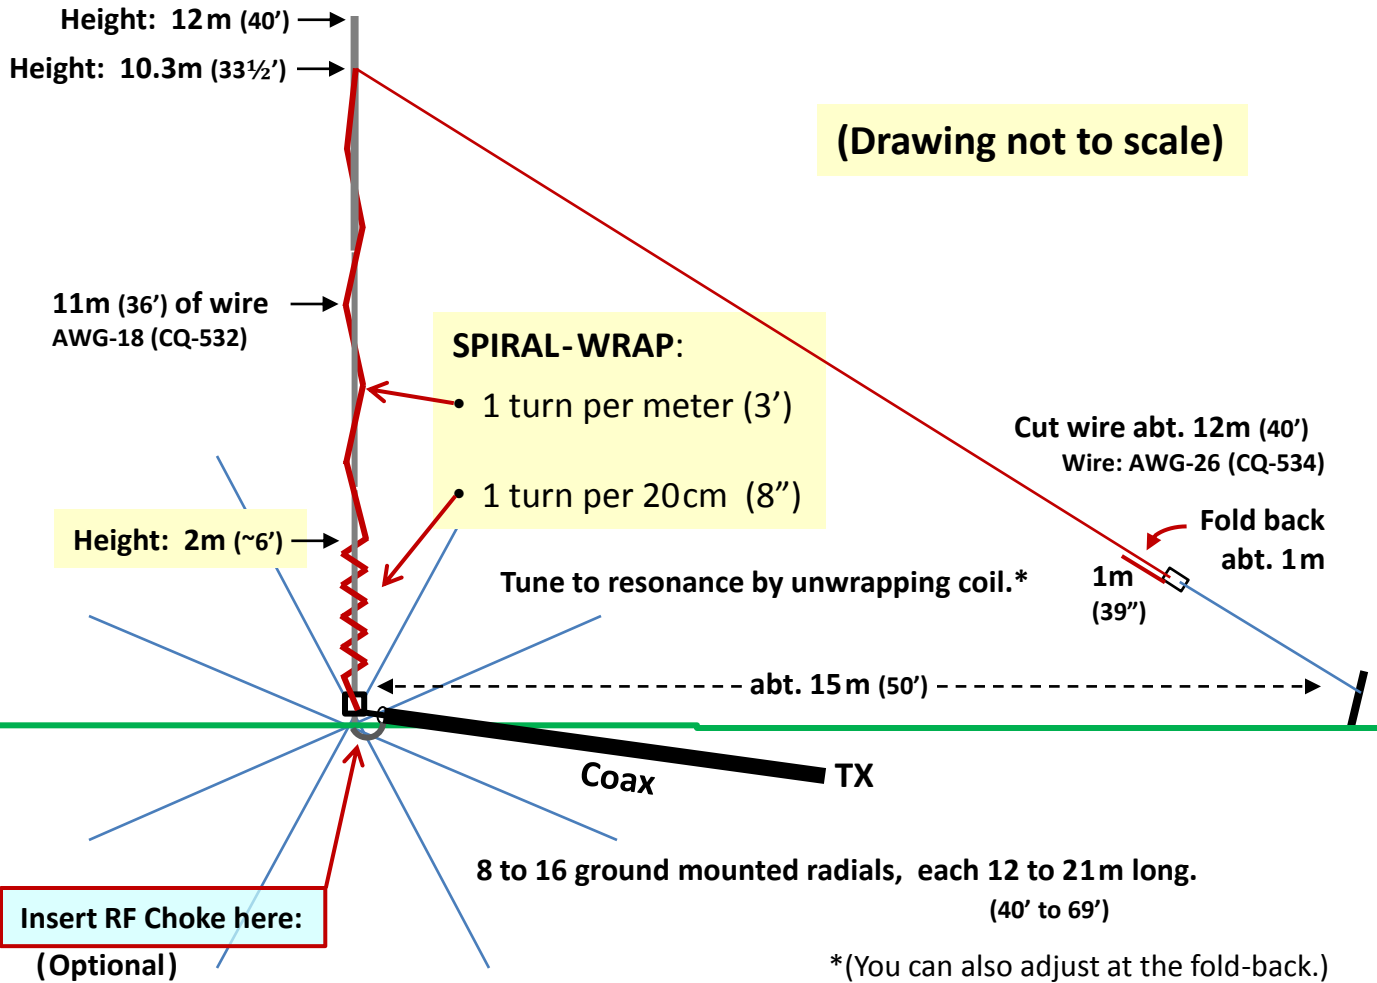

# Simple 80m Inverted-L Antenna on an 12m Spiderbeam Fiberglass Pole

Antenna Details: <http://www.dj0ip.de/vertical-antennas/>

Choke Details: <http://www.dj0ip.de/vertical-antennas/rf-cmc-choke/>

## Feedpoint Details

17 turns RG-142  
on FT-240-43 (2x Cores for 1KW)

[www.DJ0IP.de](http://www.DJ0IP.de) → and click on:

- Antennas
- Vertical-Antennas
  - "Inverted-L-Ant" (or)
  - "RF (CMC) Choke"