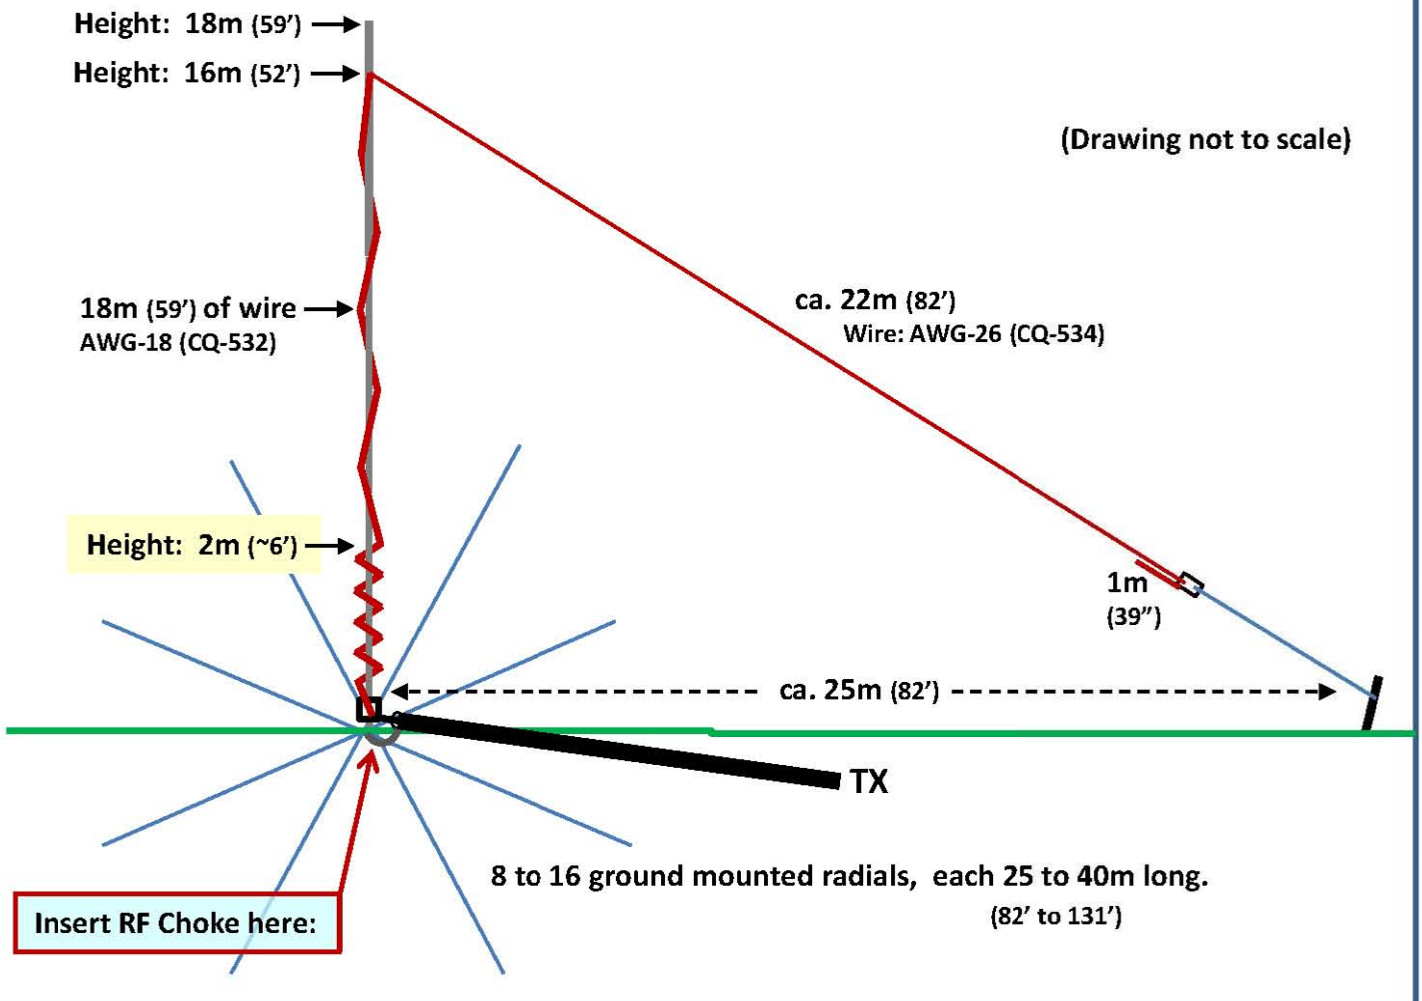

Simple 160m Inverted-L Antenna on an 18m Spiderbeam Fiberglass Pole

Antenna Details: <http://www.dj0ip.de/vertical-antennas/>

Choke Details: <http://www.dj0ip.de/vertical-antennas/rf-cmc-choke/>

www.DJ0IP.de → and click on:

- Antennas
- Vertical-Antennas
 - "Inverted-L-Ant"
 - (or)
 - "RF (CMC) Choke"

(Original: DJ0IP)