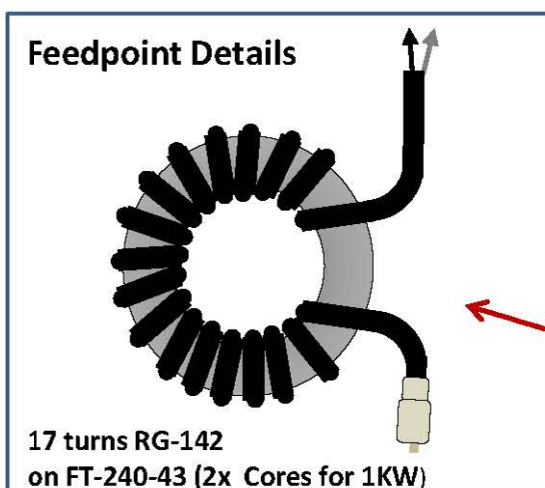

Simple 160m Inverted-L Antenna on an 18m Spiderbeam Fiberglass Pole

Antenna Details: <http://www.dj0ip.de/vertical-antennas/>

Choke Details: <http://www.dj0ip.de/vertical-antennas/rf-cmc-choke/>

www.DJ0IP.de → and click on:

- Antennas
- Vertical-Antennas
 - "Inverted-L-Ant"
 - (or)
 - "RF (CMC) Choke"

(Original: DJ0IP)